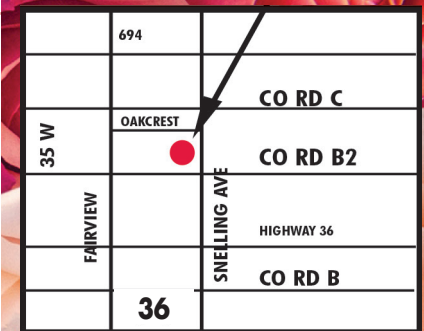

30 12, 2, 6 & 8 PM
ALL SESSIONS
Champion & 3 Free Sides
\$45

31 12, 2, 6 & 8 PM
Stay & Play!
Buy Champion and 2 sides for
12 & 2 or 6 & 8
Only \$60 for Both Sessions!

We have more sessions than any other bingo hall!

Check us out — 26 sessions!

Monday 1, 3, 7 & 9 PM
Tuesday 3, 7 & 9 PM
Wednesday 3, 7 & 9 PM
Thursday 1, 3, 7 & 9 PM
Friday 1, 3, 7 & 9 PM
Saturday 12, 2, 6 & 8 PM
Sunday 12, 2, 6 & 8 PM

We are here!

Midway Speedskating - 00070-007
Roseville Area Youth Hockey - 03191-03