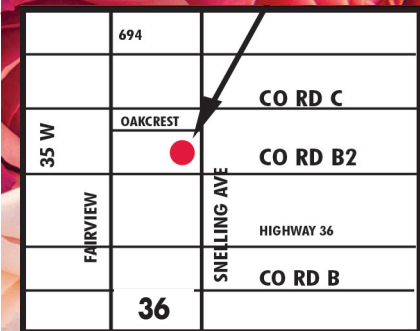

29 12, 2, 6 & 8 PM
ALL SESSIONS
Champion & 3 Free Sides \$45

30 12, 2, 6 & 8 PM
Champion & 3 Sides \$60
Or Max & 2 Sides \$45

50% OFF
at Admissions

We have more sessions than any other bingo hall!

Check us out — 26 sessions!

Monday 1, 3, 7 & 9 PM
Tuesday 3, 7 & 9 PM
Wednesday 3, 7 & 9 PM
Thursday 1, 3, 7 & 9 PM
Friday 1, 3, 7 & 9 PM
Saturday 12, 2, 6 & 8 PM
Sunday 12, 2, 6 & 8 PM

We are here!

Midway Speedskating - 00070-007
Roseville Area Youth Hockey - 03191-03