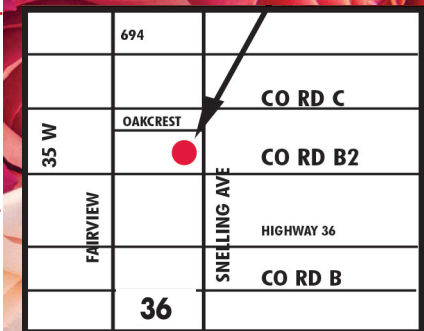

We have more sessions than any other bingo hall!

Check us out — 26 sessions!

Monday 1, 3, 7 & 9 PM
Tuesday 3, 7 & 9 PM
Wednesday 3, 7 & 9 PM
Thursday 1, 3, 7 & 9 PM
Friday 1, 3, 7 & 9 PM
Saturday 12, 2, 6 & 8 PM
Sunday 12, 2, 6 & 8 PM

We are here!

Midway Speedskating - 00070-007
Roseville Area Youth Hockey - 03191-03