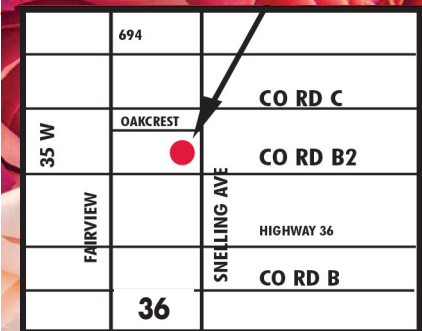

We have more sessions than any other bingo hall!

Check us out — 26 sessions!

Monday	1, 3, 7 & 9 PM
Tuesday	3, 7 & 9 PM
Wednesday	3, 7 & 9 PM
Thursday	1, 3, 7 & 9 PM
Friday	1, 3, 7 & 9 PM
Saturday	12, 2, 6 & 8 PM
Sunday	12, 2, 6 & 8 PM

We are here!

Midway Speedskating - 00070-007
Roseville Area Youth Hockey - 03191-03