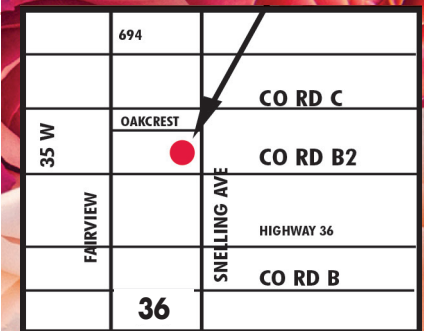

We have more sessions than any other bingo hall!

Check us out — 26 sessions!

Monday	1, 3, 7 & 9 PM
Tuesday	3, 7 & 9 PM
Wednesday	3, 7 & 9 PM
Thursday	1, 3, 7 & 9 PM
Friday	1, 3, 7 & 9 PM
Saturday	12, 2, 6 & 8 PM
Sunday	12, 2, 6 & 8 PM

We are here!

Midway Speedskating - 00070-007
Roseville Area Youth Hockey - 03191-03