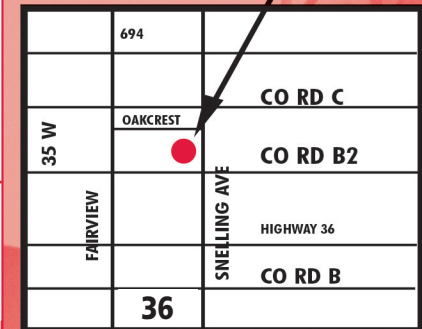

We have more sessions than any other bingo hall!

Check us out — 30 sessions!

- Monday 1, 3, 7 & 9 p.m. ☺
- Tuesday 3, 7 & 9 p.m. ☺
- Wednesday 3, 7 & 9 p.m. ☺
- Thursday 1, 3, 7, 9 & 11 p.m. ☺
- Friday 1, 3, 7, 9 & 11 p.m. ☺
- Saturday 1, 3, 7, 9 & 11 p.m. ☺
- Sunday 1, 3, 7, 9 & 11 p.m. ☺

We Are Here

Midway Speedskating - 00070-007
Roseville Area Youth Hockey - 03191-03