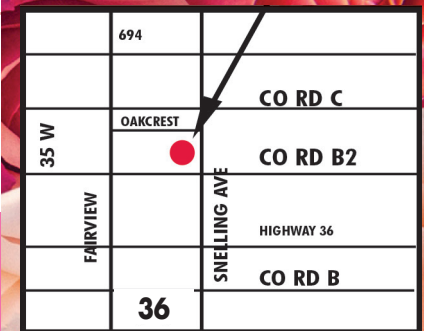

We have more sessions than any other bingo hall!

Check us out — 26 sessions!

Monday	1, 3, 7 & 9 PM
Tuesday	3, 7 & 9 PM
Wednesday	3, 7 & 9 PM
Thursday	1, 3, 7 & 9 PM
Friday	1, 3, 7 & 9 PM
Saturday	12, 2, 6 & 8 PM
Sunday	12, 2, 6 & 8 PM

We are here!

Midway Speedskating - 00070-007
Roseville Area Youth Hockey - 03191-03